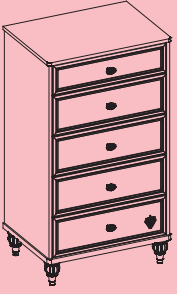

KORKULUK
G:90 Y:40 D:3 cm
20.21.1702.00

YÜKSEK ŞİFONYER
G:63 Y:113 D:46,5 cm
20.21.1206.00