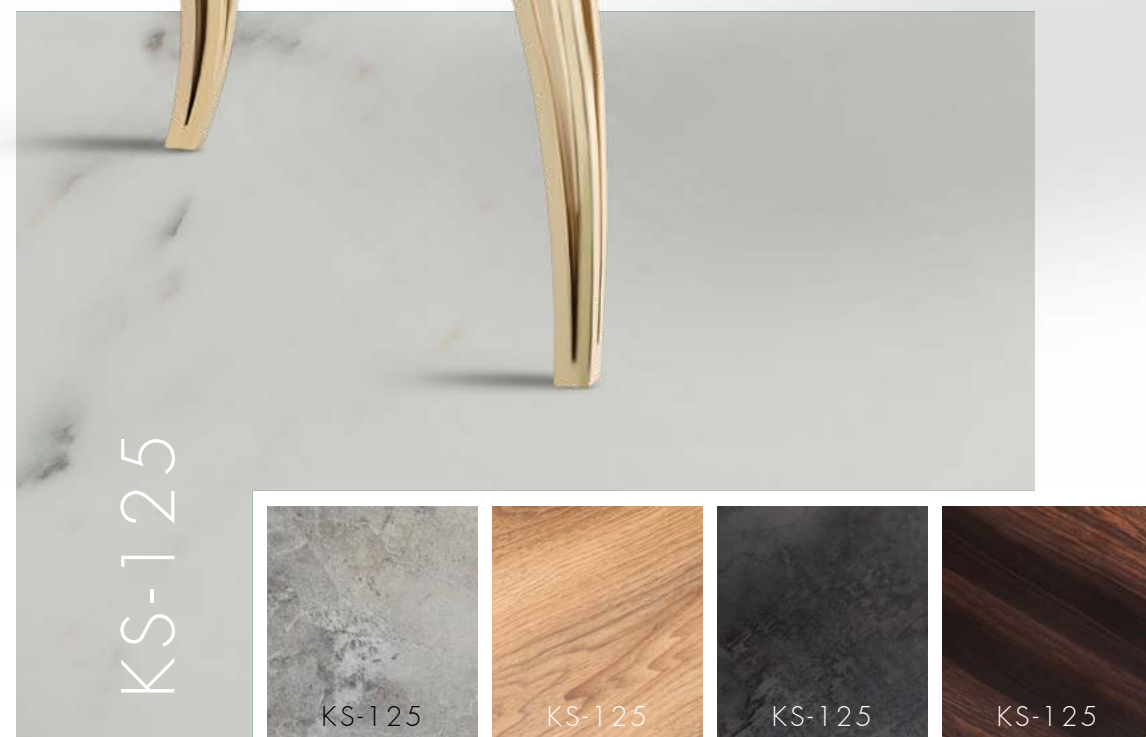

84

85

table dimensions

- W 160 cm
- D 85 cm
- H 76 cm

technical detail

rosse furniture

technical detail

shipping information