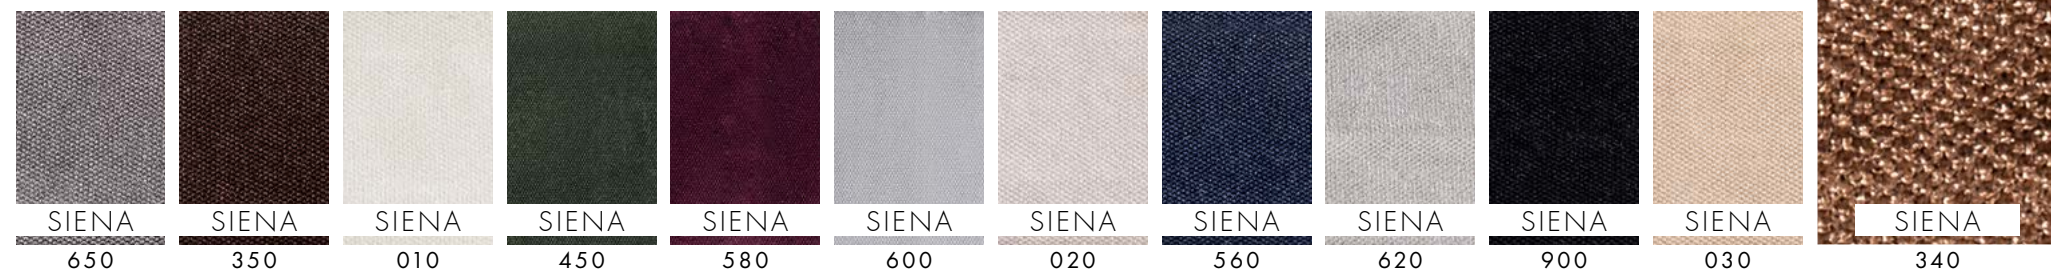

- W 48 cm
- D 45 cm
- H 94 cm

80

81

table dimensions

- Ø 90-120 cm
- H 74 cm

technical detail

rosse furniture

technical detail