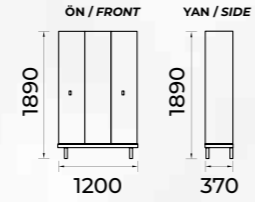

2 KAPAKLI GARDROP
2-DOOR WARDROBE

Kashif-427

Vestiyer / Cloakroom

VESTİYER / CLOAKROOM