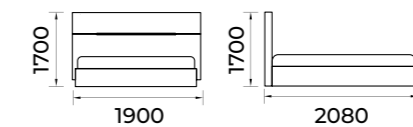

ÖN / FRONT

YAN / SIDE

MODEL -B- KARYOLA / BEDSTEAD