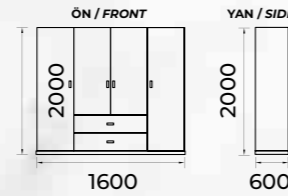

4 KAPAKLI GARDROP
4-DOOR WARDROBE