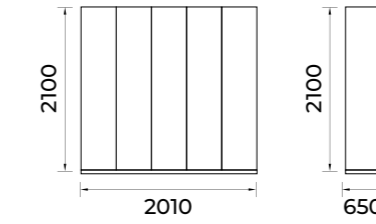

TEKNİK ÖLÇÜLER / TECHNICAL DIMENSIONS

GARDROP 2000 / WARDROBE 2000