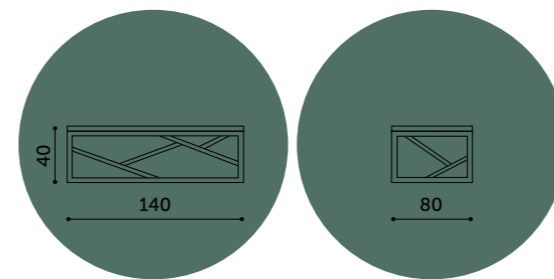

raffaello

Wood grey legs – wood grey top

paris

Size: 120x60 - H 45
140x80 - H 45

paris

Chrome base - white shining top + glass

With its simple and elegant lines the Paris coffee table will give style to your living room.

Avec ses lignes simples et élégantes, la table de salon Paris donnera du style à votre salon.

tokio

Size: 120x60 - H 40
140x80 - H 40

Modern and eccentric the Tokio coffee table cannot be missing in a unique and personal living room.