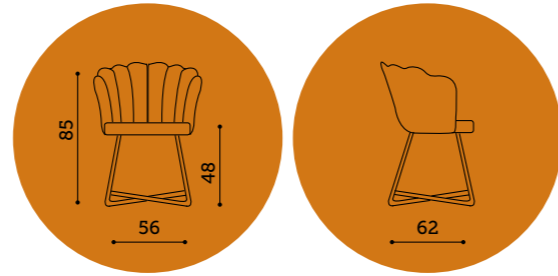

Chrome legs – velvet light grey

Chrome legs – velvet dark grey