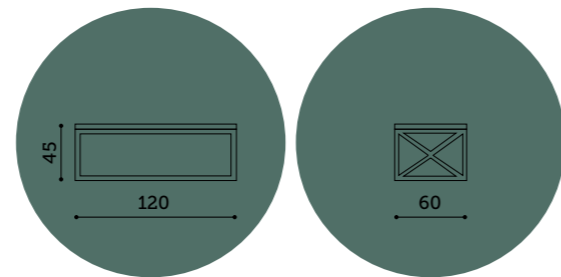

raffaello

Wood grey legs – wood grey top

paris

Size: 120x60 - H 45
140x80 - H 45

paris

Chrome base - white shining top + glass

With its simple and elegant lines the Paris coffee table will give style to your living room.