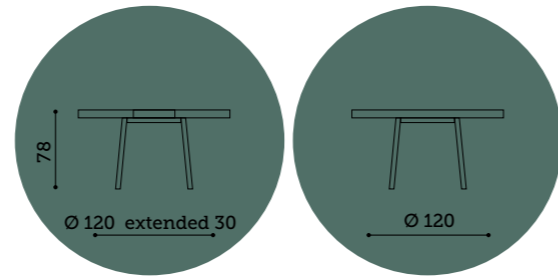

raffaello

Wood grey legs – wood grey top

paris

Size: 120x60 - H 45
140x80 - H 45

paris

Chrome base - white shining top + glass

With its simple and elegant lines the Paris coffee table will give style to your living room.