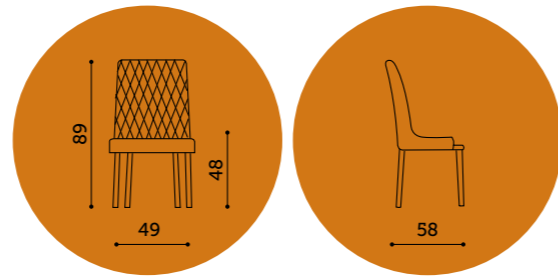

beauty

Chrome legs – velvet grey