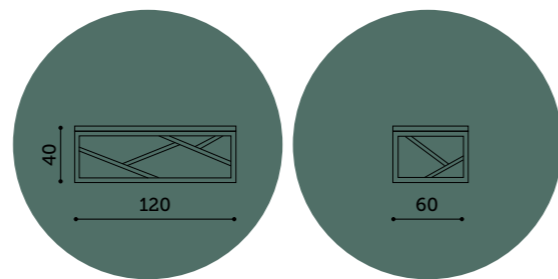

raffaello

Wood grey legs – wood grey top

paris

Size: 120x60 - H 45
140x80 - H 45

paris

Chrome base - white shining top + glass

With its simple and elegant lines the Paris coffee table will give style to your living room.

Avec ses lignes simples et élégantes, la table de salon Paris donnera du style à votre salon.

tokio

Size: 120x60 - H 40
140x80 - H 40

Modern and eccentric the Tokio coffee table cannot be missing in a unique and personal living room.