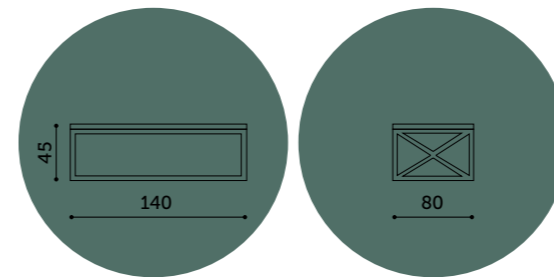

raffaello

Wood grey legs – wood grey top

paris

Size: 120x60 - H 45
140x80 - H 45

paris

Chrome base - white shining top + glass

With its simple and elegant lines the Paris coffee table will give style to your living room.