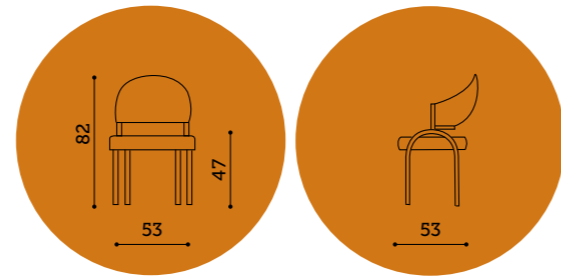

legend

legend