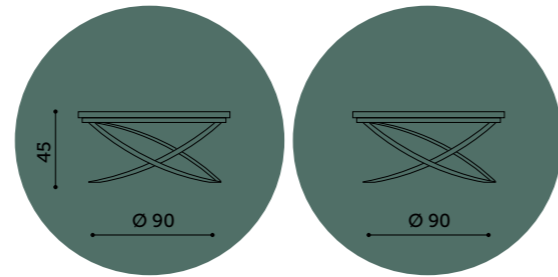

56

Chrome legs - tempered glass 5 mm

57

mercury

mercury

globo

Gold legs – black marble

Silver legs – white marble